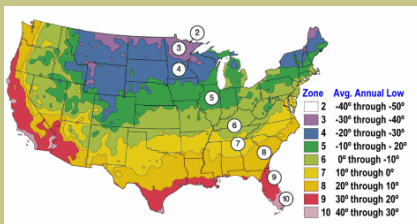

# Rosehill Ash

*Fraxinus americana* 'Rosehill'

Rosehill is a rapid growing White Ash selection with a strong central leader. It is upright growing with a somewhat narrow oval shape. It has dark green foliage with bronze red to purple fall foliage. Seedless.

Grows to a height of 50 feet and a spread of 35 feet.

Cold Hardy to U.S.D.A. Zone 4.

Since 1944

From the nurseries of

**L.E. COOKE CO**

**Excellence  
in Bareroot**