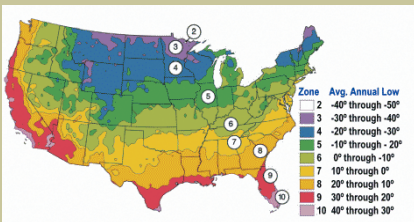

Grows to a height of 40 feet and a spread of 40 feet.

Cold Hardy to U.S.D.A. Zone 6, maybe 5.

Since 1944

From the nurseries of

L.E. COOKE CO

**Excellence
in Bareroot**