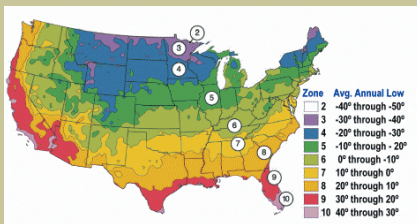

Golden Desert® Ash

Fraxinus excelsior 'Aureafolia'

This shade tree has attractive qualities throughout the year. New growth is light yellow turning in early summer to lime green followed by bright gold in late July.

Bark has an attractive golden color giving it winter character.

Mature height is 20-25 feet with a spread of 18-20 feet.

Cold hardy to
U.S.D.A. Zone 5.

From the nurseries of
L.E. COOKE CO

**Excellence
in Bareroot**