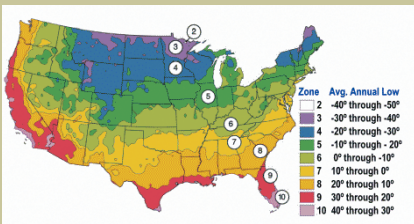

Fan-Tex Ash®

Fraxinus velutina 'Fan Tex' (Rio Grande)

Glossy leaves, and near white bark.
Fast growing. Has large, more succulent leaflets than Modesto Ash. Foliage is resistant to wind burn. Seedless.

Grows to a height of 50 feet and a spread of 35 feet.

Cold Hardy to U.S.D.A. Zone 8

Since 1944

From the nurseries of

L.E. COOKE CO

**Excellence
in Bareroot**