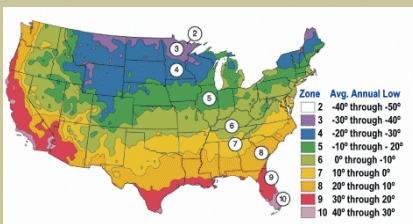

Bonita Ash

Fraxinus velutina coriacea 'Bonita'

Desirable shade tree for Southwest regions. With a broadly oval to mushroom shaped head, it develops a fuller shape at an early age. Usually broader than tall. Intense yellow fall color, is better and lasts longer than Modesto Ash.

Grows to a height of 30-35 feet and a spread of 30-35 feet.

Cold Hardy to U.S.D.A. Zone 7.

From the nurseries of

L.E. COOKE CO

**Excellence
in Bareroot**