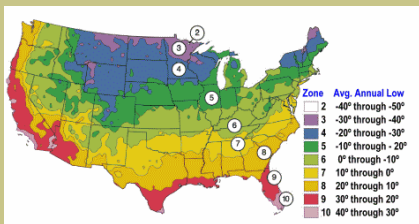

Mimosa - Silk Tree

Albizia julibrissin

Provides an exotic, tropical feel to your landscape. Beautiful lace leaf foliage. Fluffy pink flowers from May to August.

Mature height can range from 20-35 ft. with a spread of 20-40 ft.

Drought Tolerant

Cold hardy to
U.S.D.A. Zone 6.

Note: There is a love-hate relationship with this tree. Many seeds are produced which readily sprout causing some to call it a weed. Others adore the beauty and filtered shade it creates in the landscape. Needs the right place.