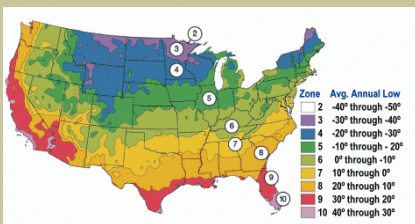

Albizia Julibrissin (Mimosa)

Albizia julibrissin

Also called Silk Tree.

Beautiful lace leaf foliage. Fluffy pink flowers from May to August.

Drought tolerant.

Grows to a height of 50 feet and a spread of 40 feet

Cold Hardy to U.S.D.A. Zone 6.

From the nurseries of
L.E. COOKE CO

**Excellence
in Bareroot**