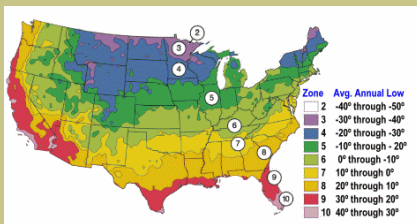

Flame® Mimosa

Albizia julibrissin "Fan Silk"

A beautiful tree.

Fluffy, bright red flowers from May to August.

Small, fern-like leaves provide filtered shade.

Will set seed in the fall.

Grows to a height of 30-40 feet and spread of 40 feet.

Cold hardy to U.S.D.A. Zone 6.

Additional photos on:
www.CreatorsPalette.com

Introduced by:
Fanick's Nursery
San Antonio, TX

Since 1944

From the nurseries of
L.E. COOKE CO
www.lecooke.com

Excellence
in Bareroot