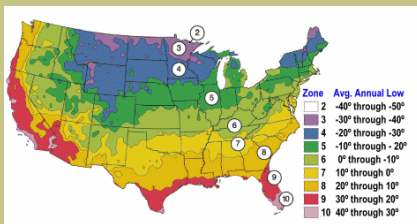

# Sweet Pomegranate

*Punica granatum*

Large. Blushed reddish pink over orange skin. Flesh is pink color and rich, sweet and juicy. Attractive orange-red flowers.

Grows well in alkaline soils that would kill most plants.

Ripens Early  
September, before  
Wonderful.

Requires 150-200  
chilling hours  
below 45° F.

Mature height is 12 feet  
with a spread of 12 feet.

Cold hardy to U.S.D.A.  
Zone 9.

Since 1944

From the nurseries of  
**L.E. COOKE CO**