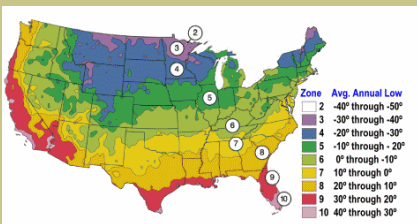

Autumn Rosa Plum

Prunus salicina sp.

Medium to large. Heart-shaped fruit. Purplish-red skin with amber cast. Flesh is yellow streaked with red. Solid. Excellent flavor. Small pit so abundant good eating flesh.

Self Fertile. Good pollinizer for early bloomers such as Mariposa.

Ripens over an extended period from Early to Late September. Holds well on tree.

Requires 500 hours chilling below 45° F

Cold hardy to U.S.D.A. Zone 5.