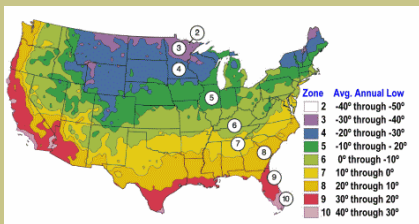

Western Schley Pecan

Carya illinoensis sp.

Large, elongated, thin shell, rich flavor kernel. Heavy producer.

Self-fertile but will produce more if pollinized with late pollen shedding variety such as Wichita.,

Bears at young age.

Most popular pecan for arid, western climates.

Ripens: November.

Mature height is 70-100 feet with a spread of 30 feet. Usually kept lower by commercial pruning.

Cold hardy to U.S.D.A. Zone 7.