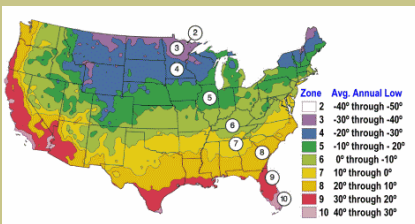

Ventura Peach

Prunus persica

An excellent low chill peach that bears very well in mild winter and coastal areas.

Medium-large.

Red blushed skin.
Golden yellow flesh
with sweet, mild
flavor.

Freestone.

Requires 400-500
hours of chill below
45°F.

Ripens Early July.

Cold hardy to
U.S.D.A. Zone 8.

More photos: www.CreatorsPalette.com

Since 1944

From the nurseries of
L.E. COOKE CO
www.lecooke.com

**Excellence
in Bareroot**