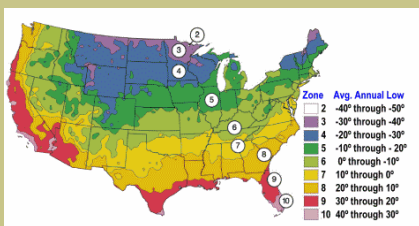

# Earligrande Peach

*Prunus persica sp.*

Excellent early, mild winter peach. Good for hot summer areas as well.

Yellow skin with a red blush. Firm, excellent flavor, fine texture, yellow flesh.

Medium to large size. Heavy producer - may want to thin some for larger sizes.

Self fertile. Semi-freestone.

Requires 225 hours of chilling below 45° F.

Ripens: Late April to Late May depending upon geographic location.

Cold hardy to U.S.D.A. Zone 8.

Since 1944

From the nurseries of  
**L.E. COOKE CO**