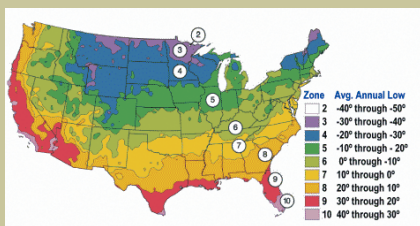

# Le Grand Nectarine

*Prunus p. var nucipersica*

Very large. Yellow with red blush. Firm, yellow flesh, rich sweet flavor. Clingstone. Bears consistently. Vigorous tree.

Requires 900 hours chilling below 45°F.

Ripens: Early August.

Cold Hardy to U.S.D.A. Zone 7.

Since 1944

From the nurseries of

**L.E. COOKE CO**

**Excellence  
in Bareroot**