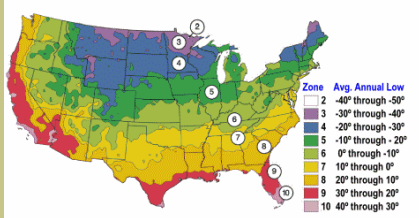

# Shanxi Li Jujube

*Ziziphus jujuba sp.*

Extremely large fruit with great flavor.

Usually over 2" long, round. Shiny reddish-brown, date-like fruit. Sweet apple flavor. Resemble dates when candied and dried.

Good in hot desert areas. Attractive shiny leaves.

Self Fertile.

Ripens: Late September

Requires 150 hours chilling below 45° F

Cold hardy to U.S.D.A. Zone 5.

More photos: [www.CreatorsPalette.com](http://www.CreatorsPalette.com)