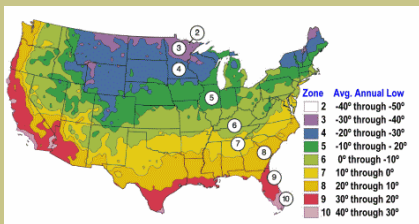

Italian Everbearing Fig

Ficus carica

Large fruit. Reddish-brown skin. Flesh is whitish-strawberry color with a sweet, mild flavor.

Fruit very similar to Brown Turkey.

Very prolific bearing.

Trees will handle moderately cold winters if warm summers.

Grows like a large bush.

Mature height is 12-15 feet with a spread of 12-15 feet.

Cold hardy to U.S.D.A. Zone 7.

Since 1944

From the nurseries of

L.E. COOKE CO

**Excellence
in Bareroot**