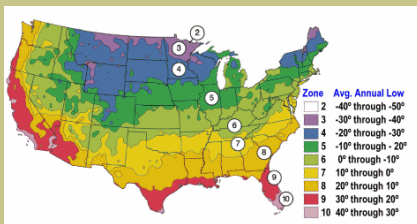

Conadria Fig

Ficus carica

Large. Light green skin. Whitish-strawberry flesh. Flavor sweet and mild. Good for table use and drying. Resistant to spoilage. Good white fig for hot areas and will take desert winter chill.

This semi-tropical tree requires negligible chilling hours.

Self Fertile.

Ripens: Throughout the summer and into the fall.

Mature height is 20 feet with a spread of 20-25 feet.

Cold Hardy to U.S.D.A. Zone 8.