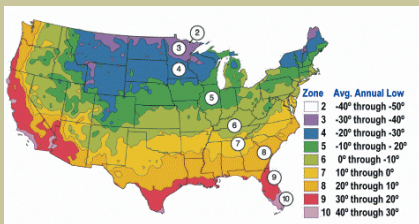

# Nevada Chestnut

*Castanea crenata* × *Castanea sativa*

Medium sized nut with dark brown shell. Very sweet. Tree is very vigorous and upright. Tree is used for pollinizer for Colossal Chestnut orchards with its profuse catkin bloom.

Ripen in early October.

Grows to a height of 35 feet and a spread of 25-35 feet

Cold hardy to U.S.D.A. Zone 7.

Since 1944

From the nurseries of

**L.E. COOKE CO**

**Excellence  
in Bareroot**