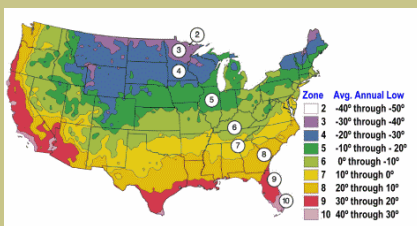

Non pareil Almond

Prunus dulcis

#1

Commercial Almond.

Large nut. Thin shelled. Broad, flat kernel. Adapted to most localities. Heaver bearer. Blooms in mid-season.

Requires a pollinator. Best pollinizers are Ne Plus, Texas (Mission), All-In-One.

Ripens: September

Requires 400 Chilling Hours below 45° F.

Cold hardy to U.S.D.A. Zone 8.

Since 1944

From the nurseries of

L.E. COOKE CO

www.lecooke.com

**Excellence
in Bareroot**