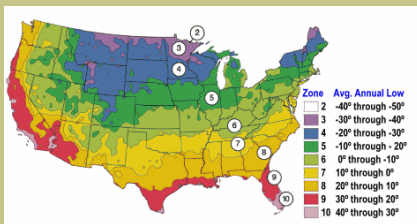

Crimson Pointe® Flowering Plum

Prunus cerasifera 'Cripoizam'

Dense, very narrow columnar form for today's smaller yards. Branches grow almost parallel to the main trunk.

Rich merlot-burgundy foliage accents orange-bronze new growth as it emerges, creating a very unique and stunning effect.

Has deep purple fruit.

Mature height is 20-30 feet with a spread of 6-8 feet.

Cold hardy to U.S.D.A. Zone 4.

Plant Patent #PPAF

Photos courtesy of Lake County Nursery

Since 1944

From the nurseries of

L.E. COOKE CO