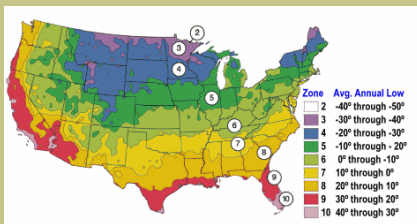

Blireiana Flowering Plum

Prunus × blireiana

Amazing Spring display of double pink flowers. The best bloomer of the flowering plums.

Clouds of pink fragrant flowers in early spring cloak this beautiful tree with little or no messy fruit to contend with.

Deep reddish-purple new foliage turns a deep bronze green in summer.

Excellent for larger bonsai.

Grows to a height of 20 feet and spread of 20 feet.

Cold Hardy to
U.S.D.A. Zone 5.

Since 1944

From the nurseries of
L.E. COOKE CO