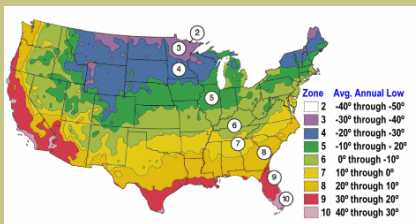

Variegated (Peppermint) Flowering Peach

Very showy and unusual. Large pink and white striped, double flowers. Sometimes will bear all white or all pink flowers on the same branch.

Blooms in mid spring.

500-600 hours chilling below 45° F requires to set proper blooms.

Prune after bloom for good show of flowers the following year.

Mature height is 20 feet with a spread of 20 feet.

Cold hardy to U.S.D.A. Zone 6.

More Flowering Peach photos at
http://creatorspalette.smugmug.com/Ornamental_&_Shade_Trees/391302