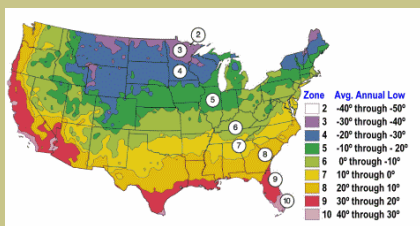

Prairifire Flowering Crabapple

Malus 'Prairifire'

Outstanding Ornamental Tree

Bright pinkish red blooms give way to purple foliage which turns bronze green in time. Fruit is deep red 1/4" in size.

Excellent disease resistance to scab, cedar-apple rust, mildew and fireblight.

Mature height is 20 feet with a spread of 20 feet.

Cold hardy to U.S.D.A. Zone 4.

Since 1944

From the nurseries of
L.E. COOKE CO
www.lecooke.com

Excellence
in Bareroot