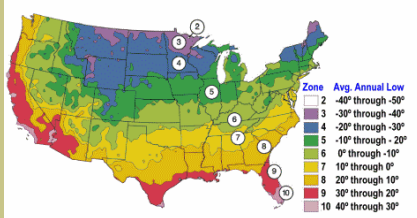

Since 1944

From the nurseries of
L.E. COOKE CO
www.lecooke.com

**Excellence
in Bareroot**