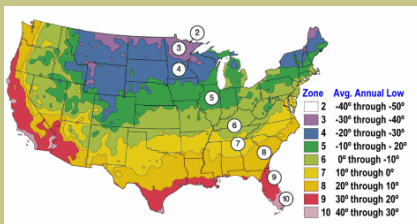

# Pink Snow Showers™ Flowering Cherry

New, outstanding weeping cherry.

Masses of single pink flowers cover the graceful, weeping branches in early spring.

Lush green foliage that becomes deep golden in the fall. Compared to Subhirtella Double, has darker leaves and no shot hole fungus problems.

Mature height to 30 feet with a spread of 25-30 feet.

Cold hardy to U.S.D.A. Zone 5.

Introduced by:  
LCN Selections

*Prunus × cv. 'Pisnshzam'*

Photos courtesy of  
LCN Selections

Since 1944

From the nurseries of  
**L.E. COOKE CO**