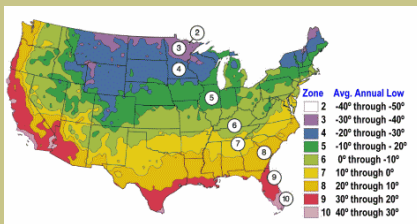

# Chandler Strawberry

*Fragaria sp.*

A very large berry that is medium red, with a glossy finish. Long conical to long wedge shaped. High yielding. Excellent quality fruit. Excellent coastal variety. Top selling commercial variety along East and West Coasts. Adapted to winter and summer plantings.

A June bearer providing one large crop each season.

Ripens: June.

Grow 6-8 inches tall, spreading by long runners to about one foot across.

Cold hardy to U.S.D.A. Zone 5.

Photo by Ken Hammond - USDA - ARS via Wikipedia Commons