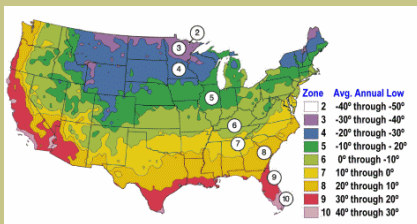

Reka Blueberry

Vaccinium corymbosum ×

NEW! Reka was selected and developed in New Zealand.

It is vigorous, fast growing and adapts well to a wide range of northern climates and soil types.

Gardeners will marvel at Reka's bountiful yields of early ripening, medium sized, tasty berries.

Burgundy red fall color is an added landscape bonus!

Upright and vigorous to 4-6 feet.

Semi-self fertile. Plant with other blueberries for higher yields.

Cold hardy to U.S.D.A. Zone 5.

Photo courtesy Fall Creek Nursery