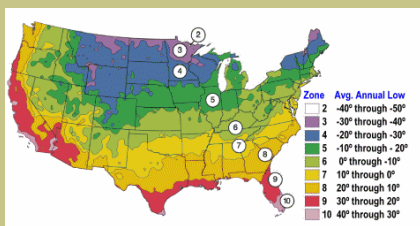

# Sharpblue Blueberry

*Vaccinium corymbosum* sp.

Number One Southern Highbush planted in Florida.

Fruit is medium-large, medium blue in color, average firmness, good flavor.

Red fall foliage.

Requires 150 hours chilling below 45°F.

Ripens: Early to mid season

Grows as bush to 4-6 feet.

Cold hardy to U.S.D.A. Zone 7.

Since 1944

From the nurseries of