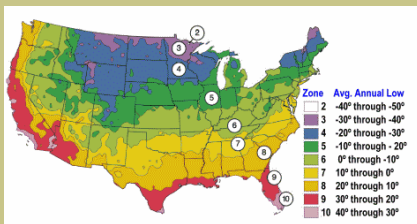

Jubilee Blueberry

Vaccinium corymbosum ×

Outstanding flavor for this early season blueberry. Fruit is medium to large, light blue. Consistently productive bush, even in less than optimum blueberry sites. From the U.S.D.A. breeding program in Mississippi.

Ripens: Early season

Grows upright to 5-6 feet.

Requires only 400 hours of chill below 45° F.

Cold hardy to U.S.D.A. Zone 5.

Since 1944

From the nurseries of
L.E. COOKE CO
www.lecooke.com

**Excellence
in Bareroot**