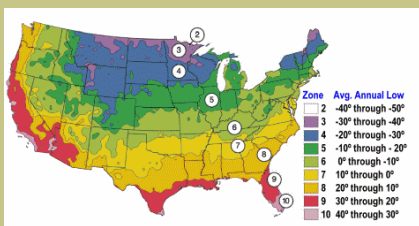

Since 1944

From the nurseries of
L.E. COOKE CO

**Excellence
in Bareroot**