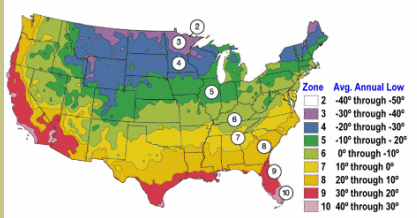

Darrow Blueberry

Vaccinium corymbosum ×

One of the largest blueberries (57/cup) with some reaching half dollar size! Light blue color, aromatic and highly flavored with a mildly tart taste, depending on maturity.

Vigorous growth. Orange fall color. More productive in less cold areas.

Requires 850-1000 hours of chilling below 45° F.

Ripens: Mid to Late season

Grows Upright to 5-6 feet.

Cold hardy to
U.S.D.A. Zone 5.