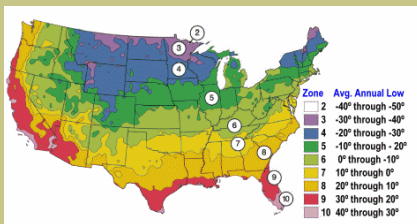

# Berkeley Blueberry

*Vaccinium corymbosum* ×

One of the most popular Northern Highbush varieties for home gardens.

Medium to large berries. Powder blue, firm with slight aroma, less acid than most.

Good ornamental value with brilliant autumn color and yellow twigs in winter.

Semi-self fertile. Recommend second variety for better production.

Ripens: Mid to late season.

Vigorous, spreading bush. Mature height is 5-7 feet with a spread of 5-6 feet.

Cold hardy to U.S.D.A. Zone 5.

Photo courtesy Fall Creek Nursery

Since 1944

From the nurseries of  
**L.E. COOKE CO**  
[www.lecooke.com](http://www.lecooke.com)

**Excellence  
in Bareroot**