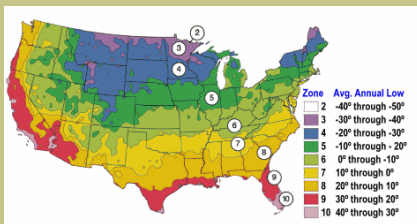

# Garden Prince Almond

*Prunus dulcis var. dulcis*

Soft shelled, medium sized nut. Good quality sweet kernels. Bears young and heavy. Sets large clusters. Dense, attractive foliage and showy pink blossoms in the spring.

Self Fertile

Compact semi-dwarf tree to 10-12 feet but can be controlled to 8 feet.

Ripens: Late September to early October.

Requires 400 hours chilling under 45° F.

Cold hardy to U.S.D.A. Zone 8

Since 1944