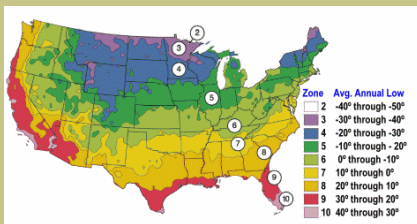

All-In-One Almond

Prunus dulcis

#1 Almond for home orchards.

Medium to large nut. Soft shelled with sweet good quality kernels. It's a heavy producer due to its semi dwarf growth habit. Blooms with Texas (Mission) and Non pareil.

Self-fertile.

Requires 500 hours of chilling.

Ripens in Late September to Early October.

Mature height of tree is 12-15 feet with a spread of 10-15 feet.

Cold hardy to U.S.D.A. Zone 8.

Since 1944

From the nurseries of
L.E. COOKE CO