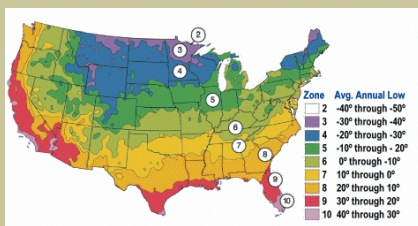

# Cleveland Select Flowering Pear

*Pyrus calleryana 'Cleveland Select'*

The growth habit is dense, narrowly pyramidal, and evenly branched with crisp, glossy green foliage. New growth shows a reddish tint. It has a heavy abundance of single white flowers in the spring and outstanding reddish-orange to purple fall color.

Mature height is 30-35 feet with a spread of 15-18 feet.

Cold hardy to  
U.S.D.A. Zone 5.

From the nurseries of  
**L.E. COOKE CO**

**Excellence  
in Bareroot**