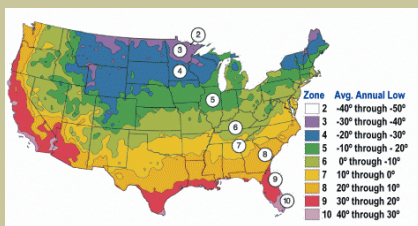

Chanticleer® Flowering Pear

Pyrus calleryana 'Glen's Form'

The growth habit is dense, narrowly pyramidal, and evenly branched with crisp, glossy green foliage. New growth shows a reddish tint. It has a heavy abundance of single white flowers in the spring and outstanding reddish-orange to purple fall color.

Mature height is 30-35 feet with a spread of 15-18 feet.

Cold hardy to
U.S.D.A. Zone 5.

From the nurseries of
L.E. COOKE CO

**Excellence
in Bareroot**