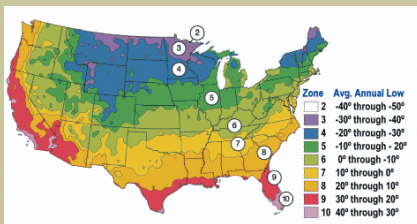

# Capital Flowering Pear

*Pyrus calleryana 'Capital'*

A sport of the Bradford Pear. Has a more narrow crowned form than the Bradford. Capital is thornless, has abundant spring flowers, attractive glossy summer foliage, and bright purple-red autumn foliage.

Mature height is 35-40 feet with a spread of 12-15 feet.

Cold hardy to U.S.D.A. Zone 5.

From the nurseries of  
**L.E. COOKE CO**

**Excellence  
in Bareroot**