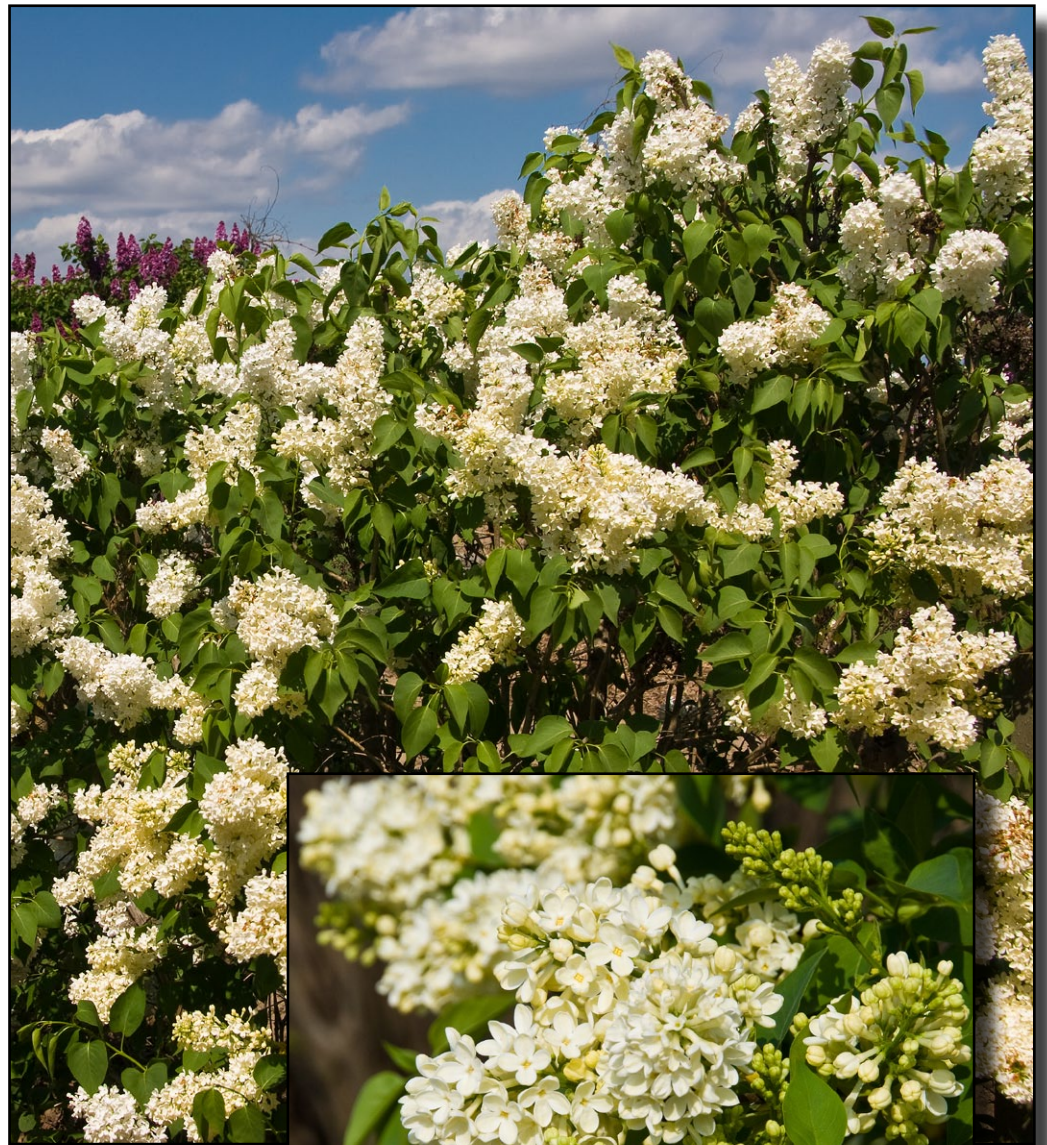

Primrose Lilac

Syringa vulgaris ×

Unique as it is the closest to a true yellow flower in the lilac family.

Single, light yellow flower, fades to creamy white.
Light fragrance.
Pale green foliage.

Mature height is 10 feet with a spread of 8-9 feet.

Cold hardy to U.S.D.A. Zone 3.

Since 1944

From the nurseries of
L.E. COOKE CO

www.lecooke.com

**Excellence
in Bareroot**