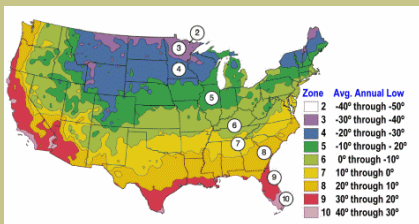

Primrose Lilac

Syringa vulgaris ×

Unique as it is the closest to a true yellow flower in the lilac family.

Single, light yellow flower, fades to creamy white.
Light fragrance.
Pale green foliage.

Mature height is 10 feet with a spread of 8-9 feet.

Cold hardy to U.S.D.A. Zone 3.

Since 1944

From the nurseries of
L.E. COOKE CO

www.lecooke.com

**Excellence
in Bareroot**