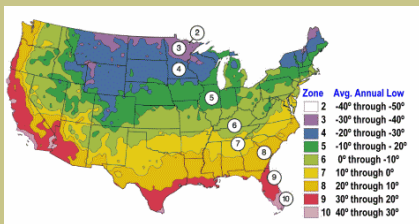

President Poincaire Lilac

Syringa vulgaris ×

This is a stunning plant.

Double multi-color, magenta to pink blooms in tight clusters. Very fine, heavy, large spikes on long stems. Excellent for cut flowers.

It does not set much seed which makes it more likely to set heavy blooms each year.

Mature height is 9-12 feet with a spread of 8-10 feet.

Cold hardy to U.S.D.A. Zone 4.

Sunset Zones: 1-11, 14, 32-45

Long Cutting Stems