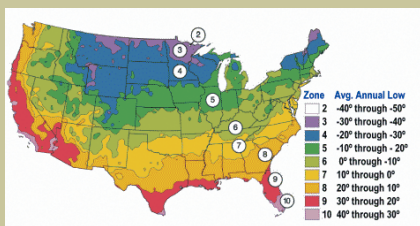

Michel Buchner Lilac

French Hybrid Lilac

Syringa vulgaris ×

Medium growing plant producing a profusion of rosy-lilac/pale lavender, double flowers. Mid-season bloom.

Mature height is 10 feet with a spread of 6-8 feet.

Cold hardy to U.S.D.A. Zone 3.

Since 1944

From the nurseries of

L.E. COOKE CO

**Excellence
in Bareroot**