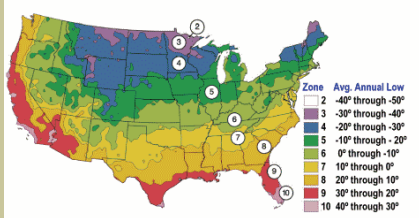

Madame Lemoine Lilac

French Hybrid Lilac

Syringa vulgaris ×

Double white large flowers in immense clusters. Vigorous growth to 14-16 feet. An excellent, fragrant cut flower.

Mature height is 14-16 feet with a spread of 8-10 feet.

Cold hardy to U.S.D.A. Zone 3.

From the nurseries of
L.E. COOKE CO

**Excellence
in Bareroot**