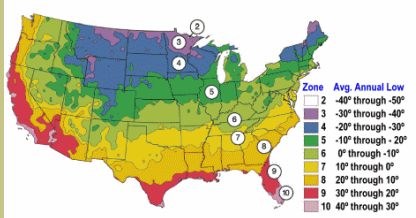

Leon Gambetta French Hybrid Lilac

Syringa vulgaris

An excellent, showy lilac. Considered by many as one of the best introductions from Victor Lemoine's breeding program.

Lavender pink buds open into double, cotton candy lilac-pink blooms.

Introduced in 1907

Mature height is 8-10 feet with a spread of 6-7 feet.

Cold hardy to U.S.D.A. Zone 3.

Since 1944

From the nurseries of

L.E. COOKE CO

**Excellence
in Bareroot**