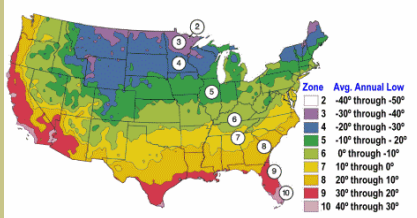

Krasavitsa Moskvyy Lilac

Syringa vulgaris ×

“Beauty of Moscow”.

A Russian introduction that is hard to pronounce but excellent in every way.

Lavender-rose tinted buds open to full double creamy white flowers. Ranked high in both the pink and white lilac color classes. It is a favorite both for those who love pink blooms and those who love white blooms. Simply one of the finest selections available.

Mature height is 10 feet with a spread of 6-8 feet.

Cold hardy to U.S.D.A. Zone 3.

Since 1944

From the nurseries of

L.E. COOKE CO

www.lecooke.com

**Excellence
in Bareroot**

Krasavitsa Moskvyy
in its Pink
“Popcorn” Stage