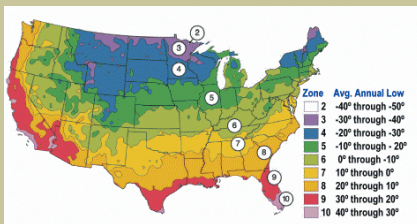

## French Hybrid Lilac

*Syringa vulgaris* ×

Immense single wine red blooms in great profusion turning to purple. Very free flowering. Delightfully scented. Mid-season bloomer. Plants are compact and round.

Mature height is 8-10 feet with a spread of 6-8 feet.

Cold hardy to U.S.D.A. Zone 3.

Since 1944

From the nurseries of

**L.E. COOKE CO**

**Excellence  
in Bareroot**