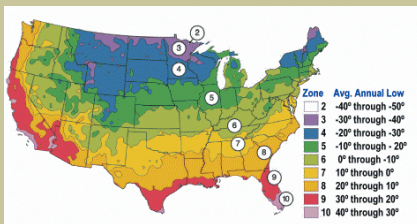

Clarke's Giant Lilac

French Hybrid Lilac

Syringa × hyacinthiflora

Single flowers.
Individual florets are two to three times the size of other lilacs.
These flowers make up enormous panicles of exquisite blue flowers in late spring. Truly one of a kind. This grand bush is covered with heart-shaped foliage. (Clarke 1948)

Mature height is 15-20 feet with a spread of 8-12 feet.

Cold hardy to U.S.D.A. Zone 3.

From the nurseries of

L.E. COOKE CO

**Excellence
in Bareroot**