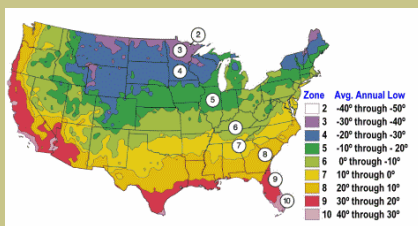

# Chiffon Descanso Hybrid Lilac

*Syringa × hyacinthiflora* 'Chiffon'

Lovely, lavender-pink, single flowers adorn this large shrub in the spring.

Developed in Southern California for mild winter areas.

Mature height is 10-12 feet with a spread of 6-8 feet.

Cold hardy to U.S.D.A. Zone 4.

Since 1944

From the nurseries of

**L.E. COOKE CO**

**Excellence  
in Bareroot**