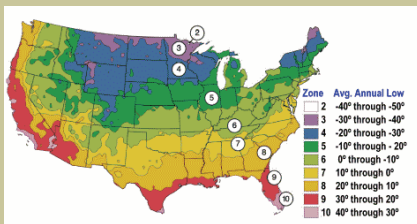

Adelaide Dunbar Lilac

French Hybrid Lilac

Syringa vulgaris ×

Excellent double
deep reddish-purple.
Intense large com-
pound flowers.

Mature height is 10
feet with a spread of
6-8 feet.

Cold hardy to
U.S.D.A. Zone 3.

Since 1944

From the nurseries of

L.E. COOKE CO

**Excellence
in Bareroot**