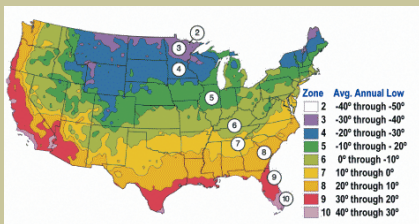

Krauter Vesuvius Flowering Plum

Prunus cerasifera 'Krauter Vesuvius'

Upright, oval form. Darkest foliage (blackish purple) of any flowering plum - holding its color all summer. Light pink blossoms adorn the tree in spring. Tree produces very little fruit - especially in mild winter areas. May be purchased as a low headed tree where branching begins at 30"-42", or high headed tree where branching begins at 5'-6' for use along walkways..

Mature height is 15-20 feet with a spread of 15-20 feet.

Cold hardy to U.S.D.A. Zone 7.

Since 1944

From the nurseries of

L.E. COOKE CO

**Excellence
in Bareroot**