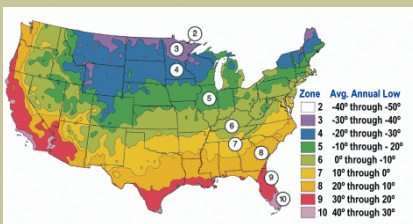

Weeping Double Red Flowering Peach

Prunus persica sp.

Magnificent, fully double red flowers on an arching/weeping tree. Needs 500-600 chilling hours to bloom properly. Prune after bloom for good show of flowers the following year.

Grows to a height of 20 feet and spread of 20 feet.

Cold Hardy to U.S.D.A. Zone 6.

From the nurseries of
L.E. COOKE CO

**Excellence
in Bareroot**