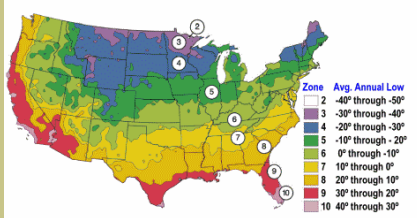

Taiwan Flowering Cherry

Prunus campanulata

A small deciduous tree with dense branching and a graceful spreading habit. The bark is smooth and reddish brown. Dark magenta-pink bell shaped flowers, about an inch long appear in profusion before the leaves in early spring. They are borne in 2-6 inch clusters and are very showy.

Bronze fall color.

Small, 1/8" cherries ripening to black.

Does well in mild winter climates.

Height: 18-25 feet

Spread: 18-25 feet

Cold hardy to U.S.D.A. Zone 8.

Since 1944

From the nurseries of
L.E. COOKE CO